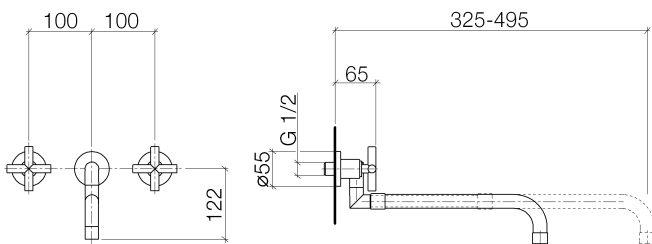

Kitchen - Tara.

Wall-mounted three-hole kitchen mixer with pull-out spout - platinum matte

Article number: 36 819 892-06 0010

- 12-3/4"-19-1/2" Projection
- Swiveling spout
- Laminar stream
- Flange diameter 2-1/8"
- Water flow rate limited to max. 1.5 gpm
- lead-free
- (ADA)

platinum matte

Accessory is required for this item.

Dimensional drawing

All dimensions in mm / inch = mm x 0,0394

Kitchen - Tara.

Wall-mounted three-hole kitchen mixer with pull-out spout - platinum matte

Article number: 36 819 892-06 0010

Flow rate chart

Kitchen - Tara.

Wall-mounted three-hole kitchen mixer with pull-out spout - platinum matte

Article number: 36 819 892-06 0010

Other surface finishes

polished chrome

36 819 892-00 0010

platinum

Required article

35 707 970-90 0010

Rough for wall-mounted faucet spout in center -

35 712 970-90 0010

Rough for wall-mounted faucet flexible positioning -

35 713 970-90 0010

Rough for wall-mounted faucet spout on left -