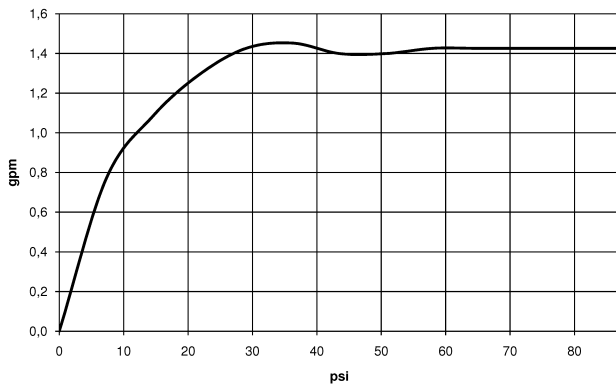

Flow rate chart

Kitchen - Tara.

Wall-mounted three-hole kitchen mixer with pull-out spout - platinum matte

Article number: 36 819 892-06 0010

Other surface finishes

polished chrome

36 819 892-00 0010

platinum