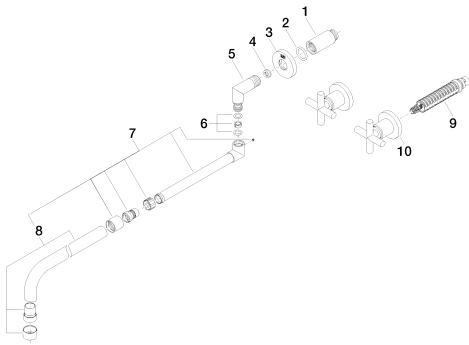

Flow rate chart

Kitchen - Tara.

Wall-mounted three-hole kitchen mixer with pull-out spout - platinum matte

Article number: 36 819 892-06 0010

Other surface finishes

polished chrome

36 819 892-00 0010

platinum

Required article

35 707 970-90 0010

Rough for wall-mounted faucet spout in center -

35 712 970-90 0010

Rough for wall-mounted faucet flexible positioning -

35 713 970-90 0010

Rough for wall-mounted faucet spout on left -

35 714 970-90 0010

Rough for wall-mounted faucet spout on right -

Kitchen - Tara.

Wall-mounted three-hole kitchen mixer with pull-out spout - platinum matte

Article number: 36 819 892-06 0010

Spare parts list

Number	Item Number	Designation	Number of units
1	09 24 03 081 10 90	extension	1
2	09 14 10 026 90	seal	1
3	09 27 22 503-06	rosette	1
4	09 23 01 087 90	flow reducer	1
5	09 11 03 013 10-06	connection	1
6	90 14 15 020 00 90	gasket kit	1
7	04 28 25 077 10-06	spout	1
8	90 28 25 076 00-06	spout	1
9	90 90 03 157 00 90	top	2
13	36 310 892-06	Volume Control - platinum matte	2